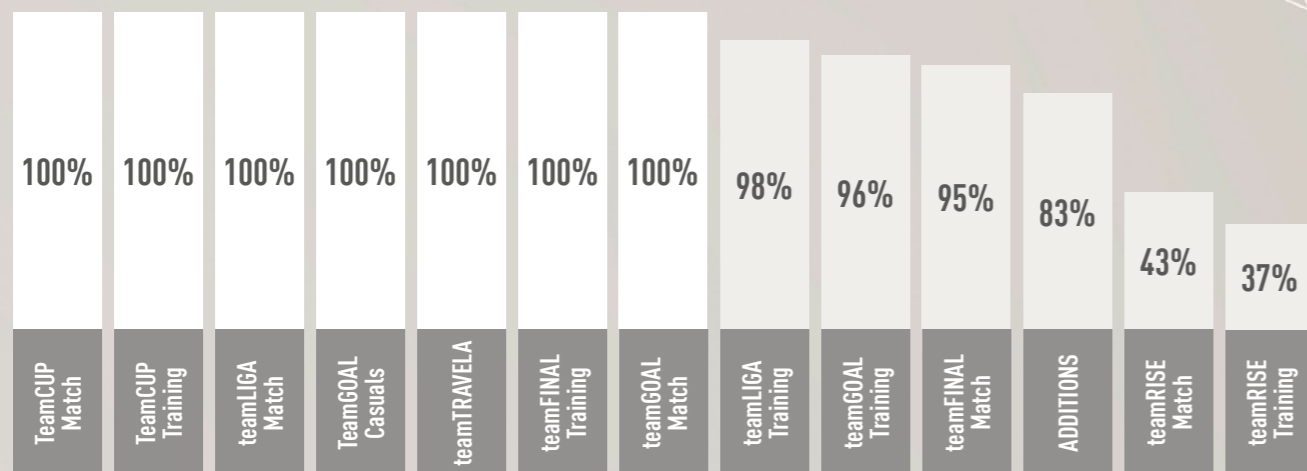

RECYCLED CONTENT IS OUR FOCUS.

WE ARE FULLY COMMITTED TO SCALING UP ITS USAGE ACROSS ALL OUR RANGES.

With Vision 2030 we have elevated and evolved our current 10FOR25 sustainability goals to achieve bigger, better targets in Climate, Human Rights and Circularity by 2030.

+50%

of our 2026 teamwear apparel was developed to be made using 100% recycled content (excluding trims and decorations).*

100%

of our 2026 accessories bags were developed to be made of at least 50% recycled content.

of our 2026 packaging bags are made of 100% recycled content.

THE PRINT APPLICATION INSTRUCTION IS NOW ACCESSIBLE DIRECTLY IN THE CATALOGUE VIA THIS QR CODE.
BETTER DIGITAL THAN ON PHYSICAL PAPERS.

Percentage of our developed teamwear styles in 2026 with recycled content.

RE:FIBRE

The RE:FIBRE logo highlights any product that uses polyester textile waste as the primary source of material.