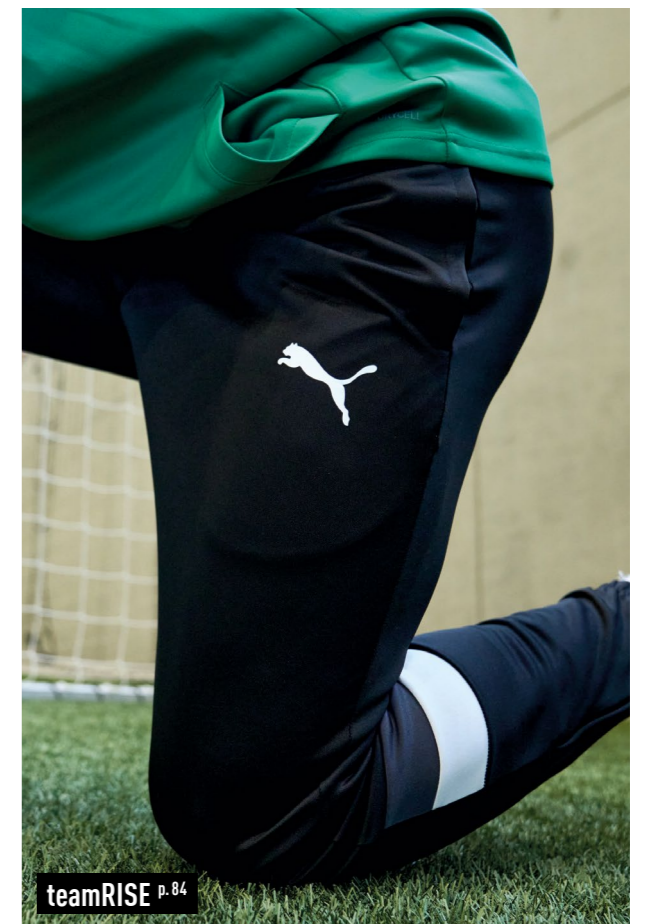

teamFINAL26 p.70

teamCUP p.73

teamLIGA26 p.76

teamGOAL p.80

teamRISE p.84

TRAININGWEAR OVERVIEW

team FINAL

PANELS
COLOUR BLOCKED SHOULDER