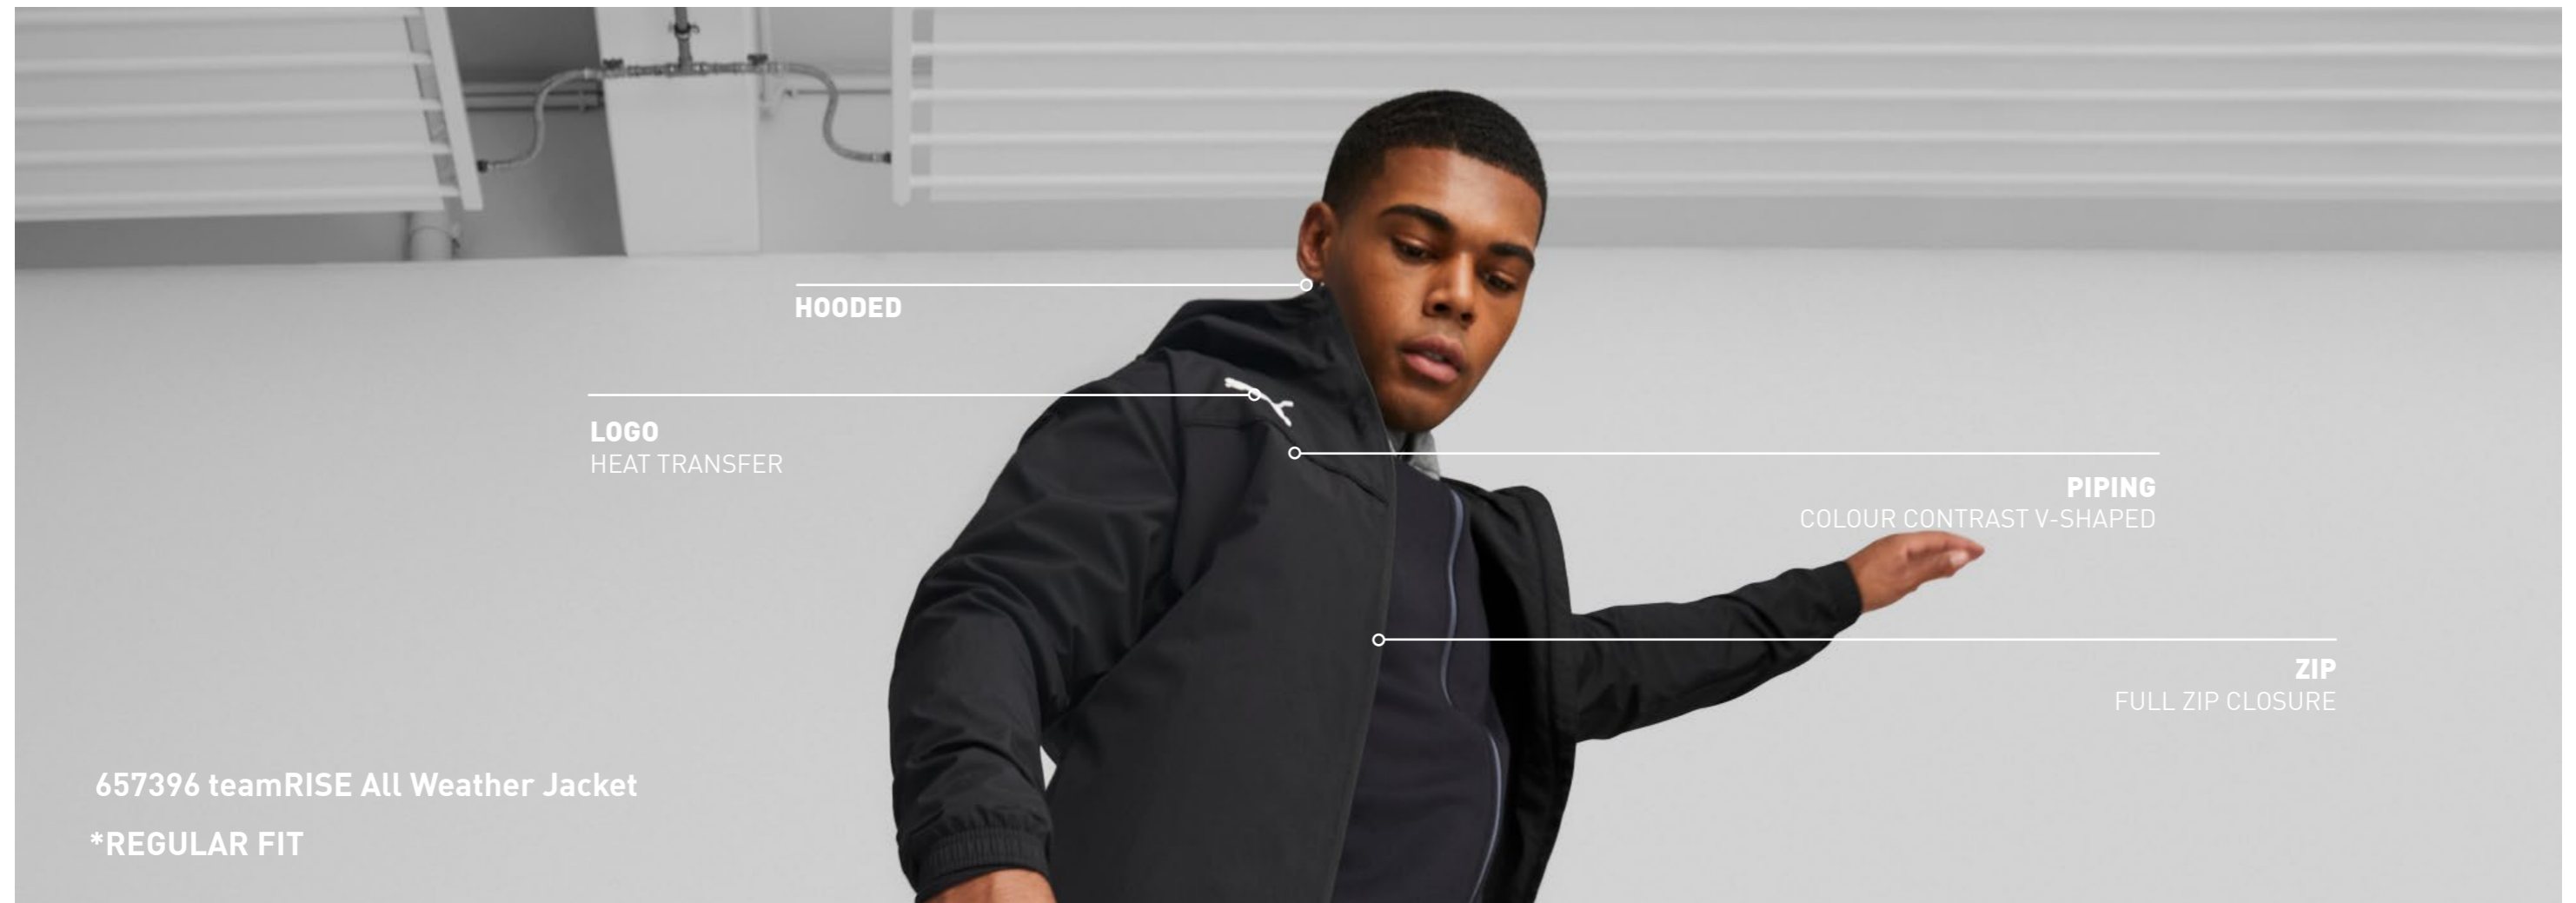

03 PUMA Black-PUMA White • 06 Peacoat-PUMA White

HOODED

LOGO
HEAT TRANSFER

PIPING
COLOUR CONTRAST V-SHAPED

ZIP
FULL ZIP CLOSURE

657396 teamRISE All Weather Jacket

*REGULAR FIT

TRAVEL