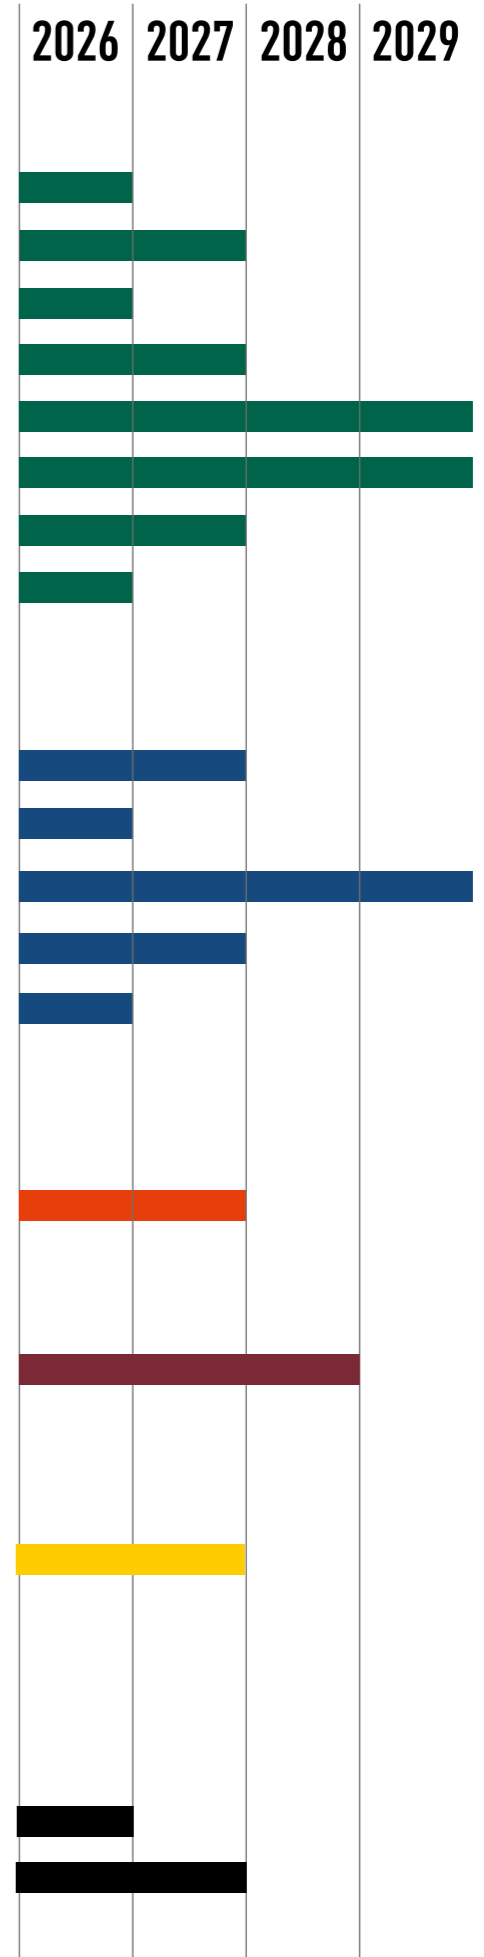

*Available as of July 2026

FIT OVERVIEW

SLIM FIT

- + Fitted Sleeves
- + Slim Fit Waist
- + Regular Hem

REGULAR FIT

- + Wider Sleeves
- + Regular Cuffs
- + Regular Fit Waist
- + Regular Hem

WOMEN'S FIT

Our specific women's fit is exclusively designed for female athletes to ensure optimal comfort and performance on the field of play.